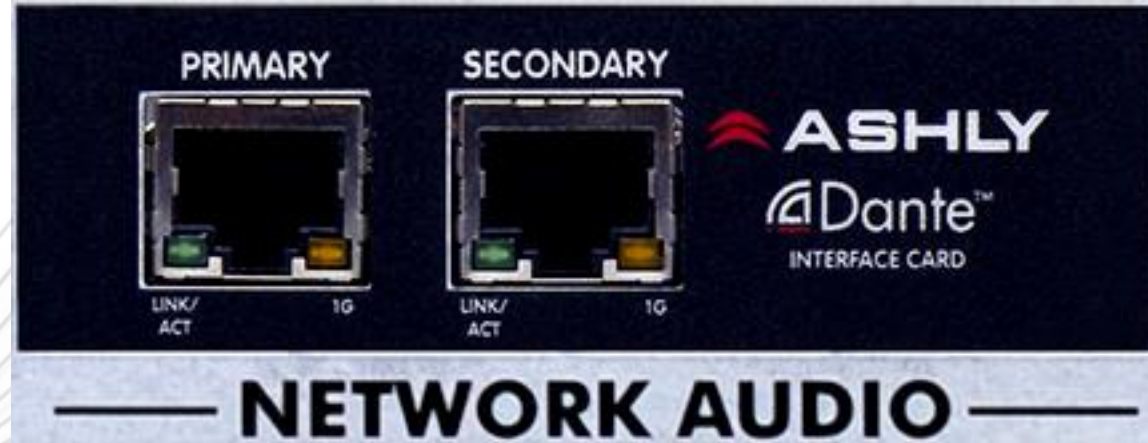

A large version of the ASHLY logo, with the red stylized wave icon on the left and the word "ASHLY" in a very large, bold, black, sans-serif font.

Now Shipping with  **Dante™**

Flexible Solutions

17 different output + channel count options

Output Ratings from 3,000W per channel to 125W per channel

42 different feature sets

High Quality

EVERY Dante equipped products is ***USA MADE***

Current and historic failure rates is less than 1%

Value

Over 40 configurations of Dante products