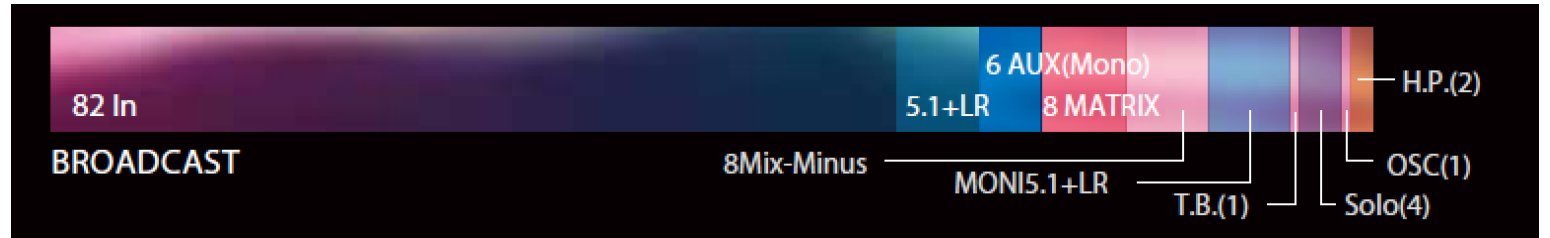

Broadcast Application