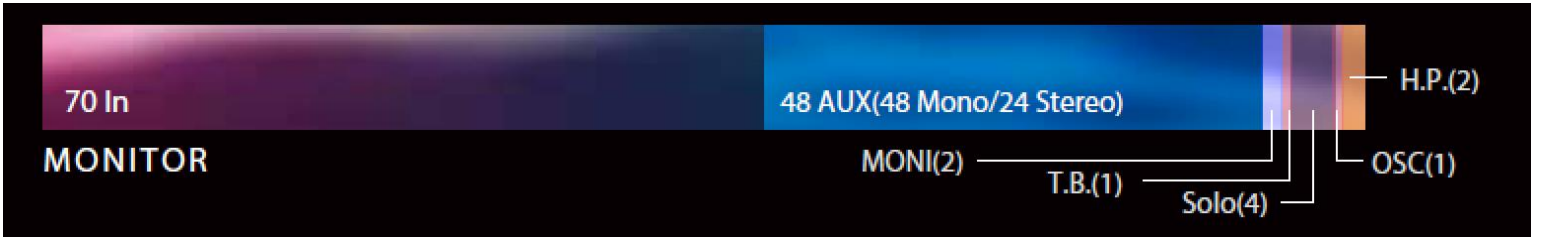

MAIN 1 MON 1

1.00
SCENE 1 LOCK
2.00: SCENE 2

FOH Application

- 3 Definable Talkback Zones
- Delay on every channel/bus

Monitor Application

- 2 Monitor/Solo Busses
- M-48 Manager

Theater Application

- Advanced Scene Management
- Build any sized Matrix