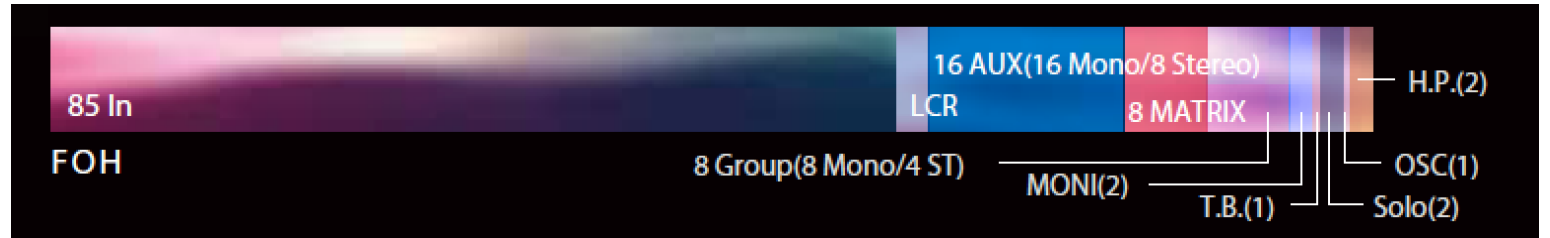

FOH Application