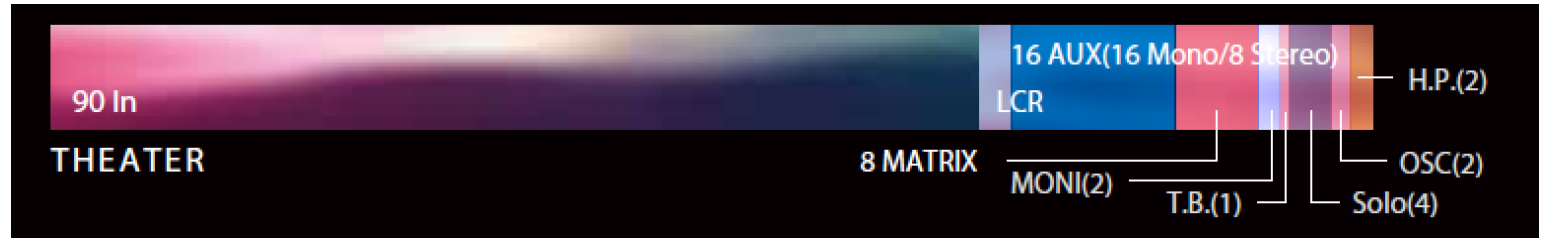

MAIN 1 MON 1

1.00
SCENE 1 LOCK
2.00: SCENE 2

FOH Application

- 3 Definable Talkback Zones
- Delay on every channel/bus

Monitor Application

- 2 Monitor/Solo Busses
- M-48 Manager

Theater Application

- Advanced Scene Management
- Build any sized Matrix