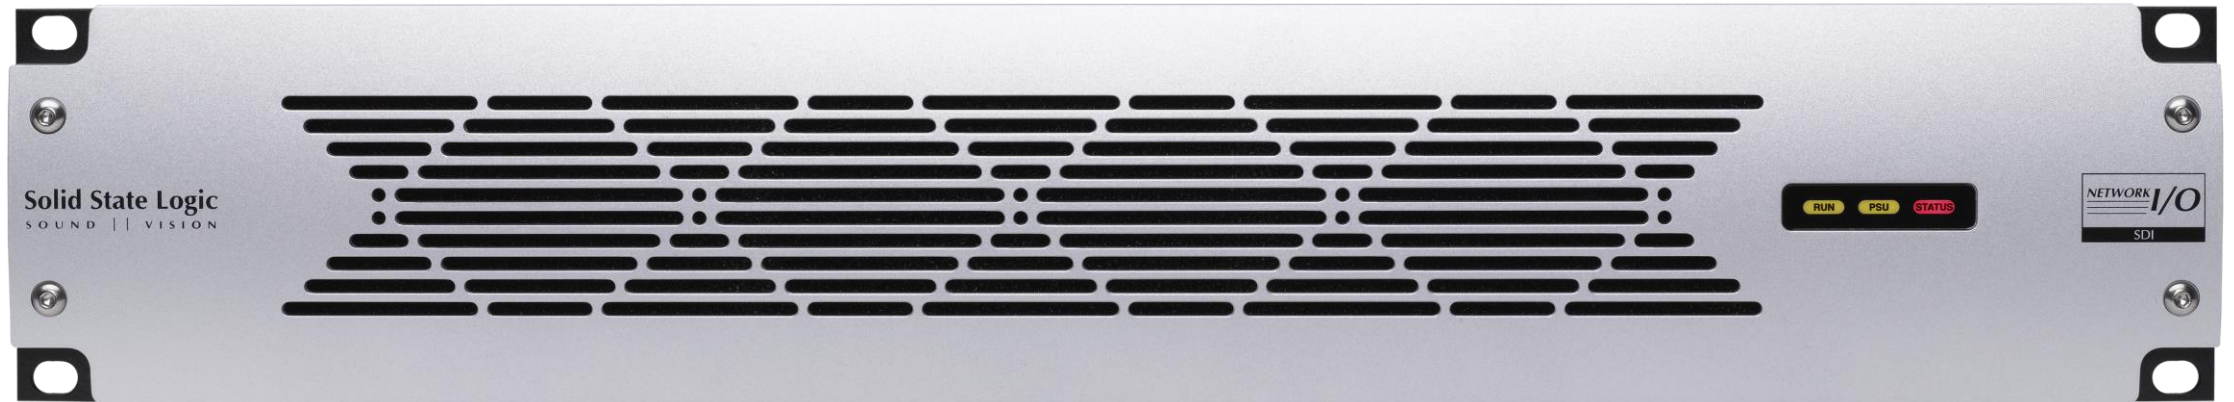

SDI and AES connectivity