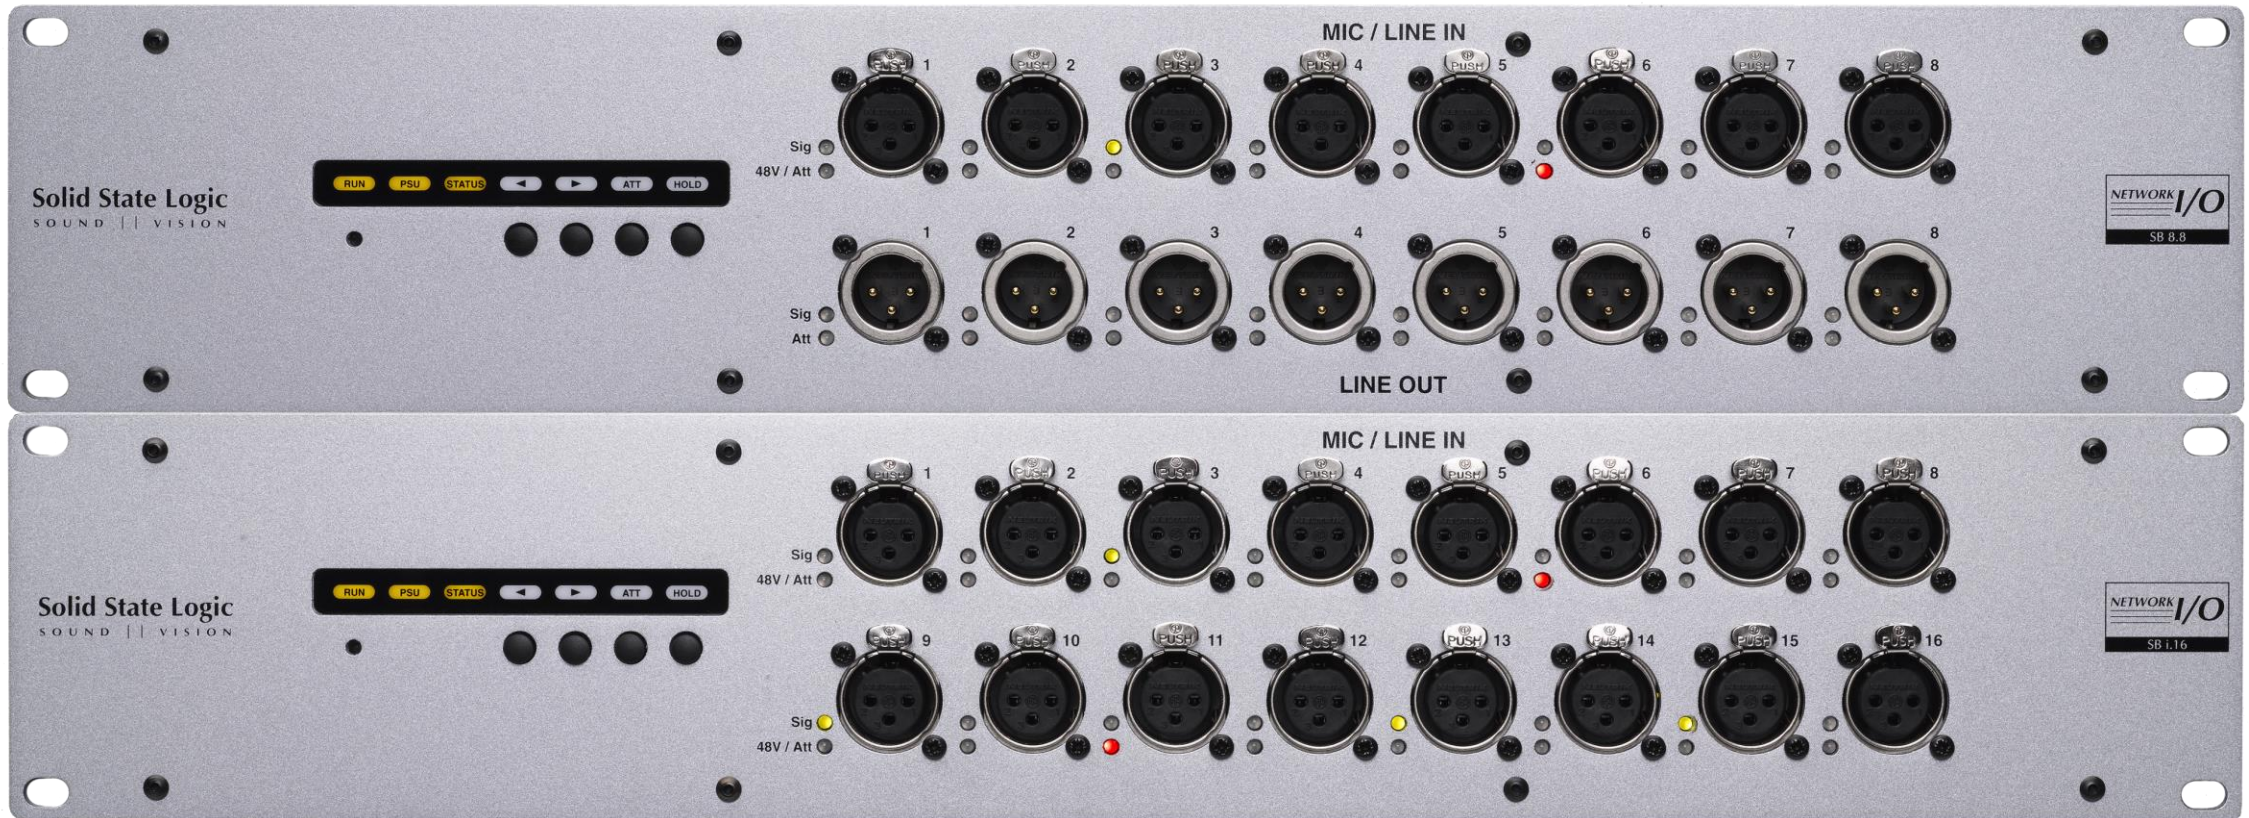

# Solid State Logic

Network I/O and Dante enabled products  
summary

# Stageboxes – SB 8.8 & SB i16

# Stageboxes – Network IO Controller