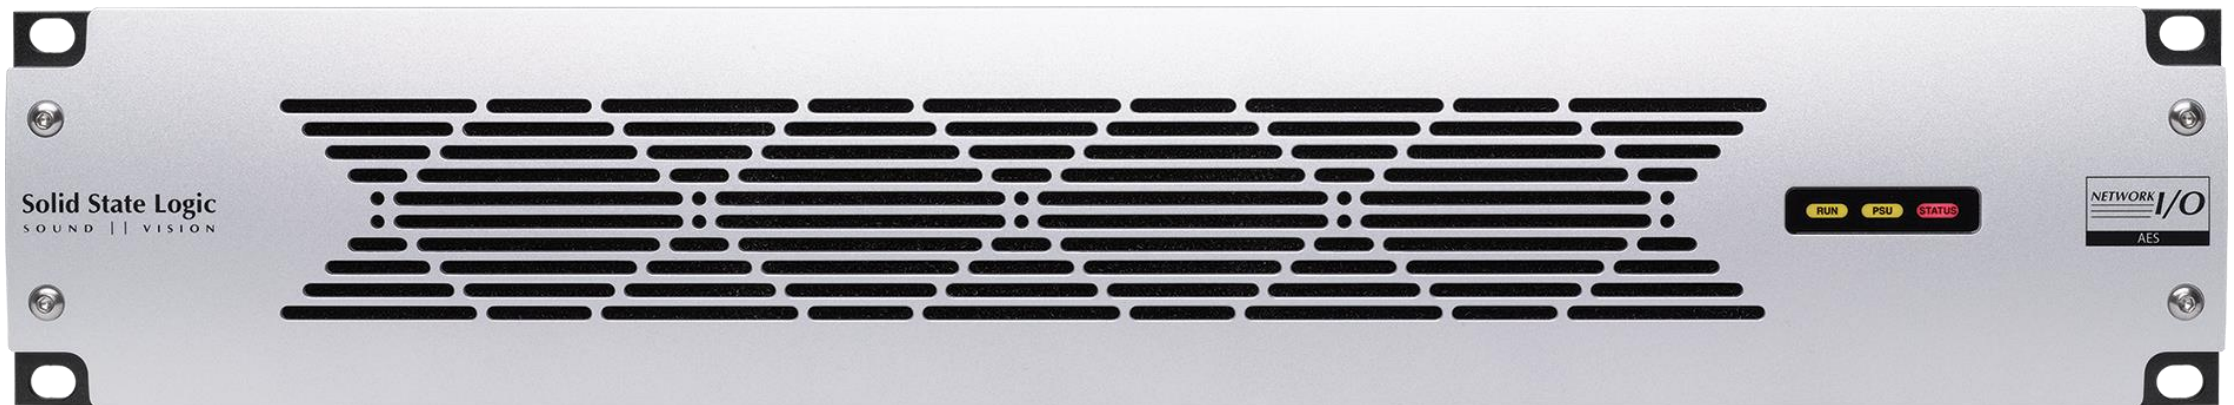

SDI and AES connectivity