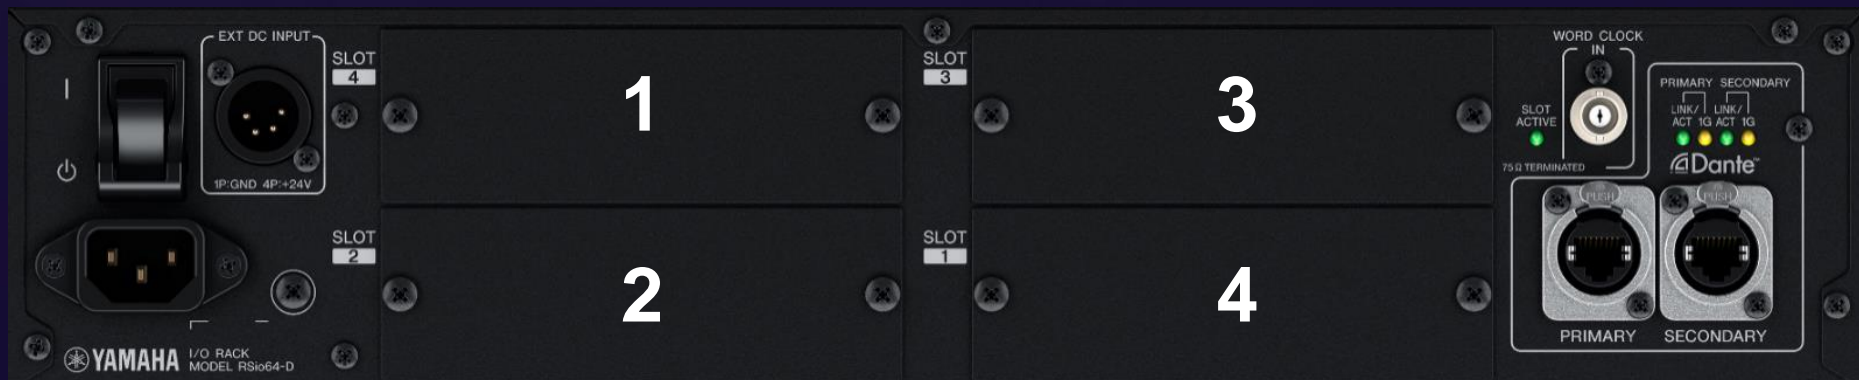

Live Production

Installed Sound

Patrick Killianey

Network Systems Applications Engineer

-
- Training on Network Technology
 - Breadth of Yamaha's (Dante) Product Line
 - **New: RSio64-D "Bento Box"**

RSio64-D: The Ultimate Dante Bridge