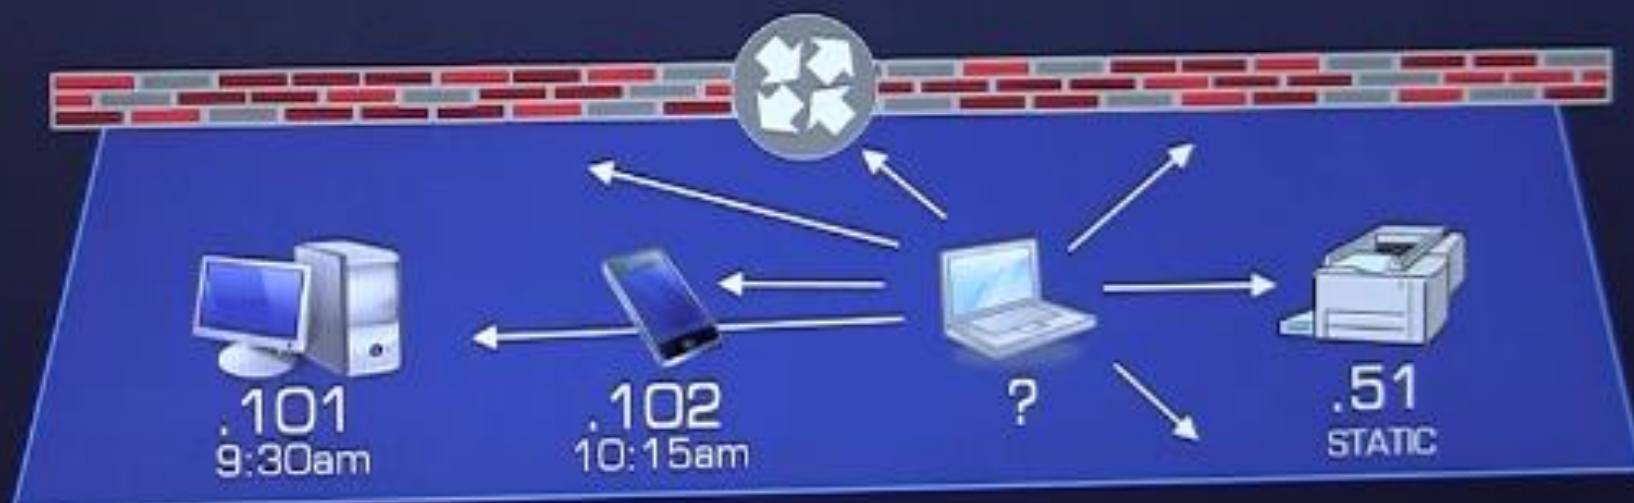

YAMAHA
CO
www.yamaha.com

YAMAHA CO

Networking Fundamentals

Networking Fundamentals

Section II, Part II

Router:
DHCP, Link Local

DHCP: Dynamic Host Config Protocol

IP	MAC ADDRESS	EXPIRATION
.101	F7.51.32.CB.4F.21	2014-01-30 9:30a
.102	44.DC.24.B4.11.96	2014-01-30 10:15a