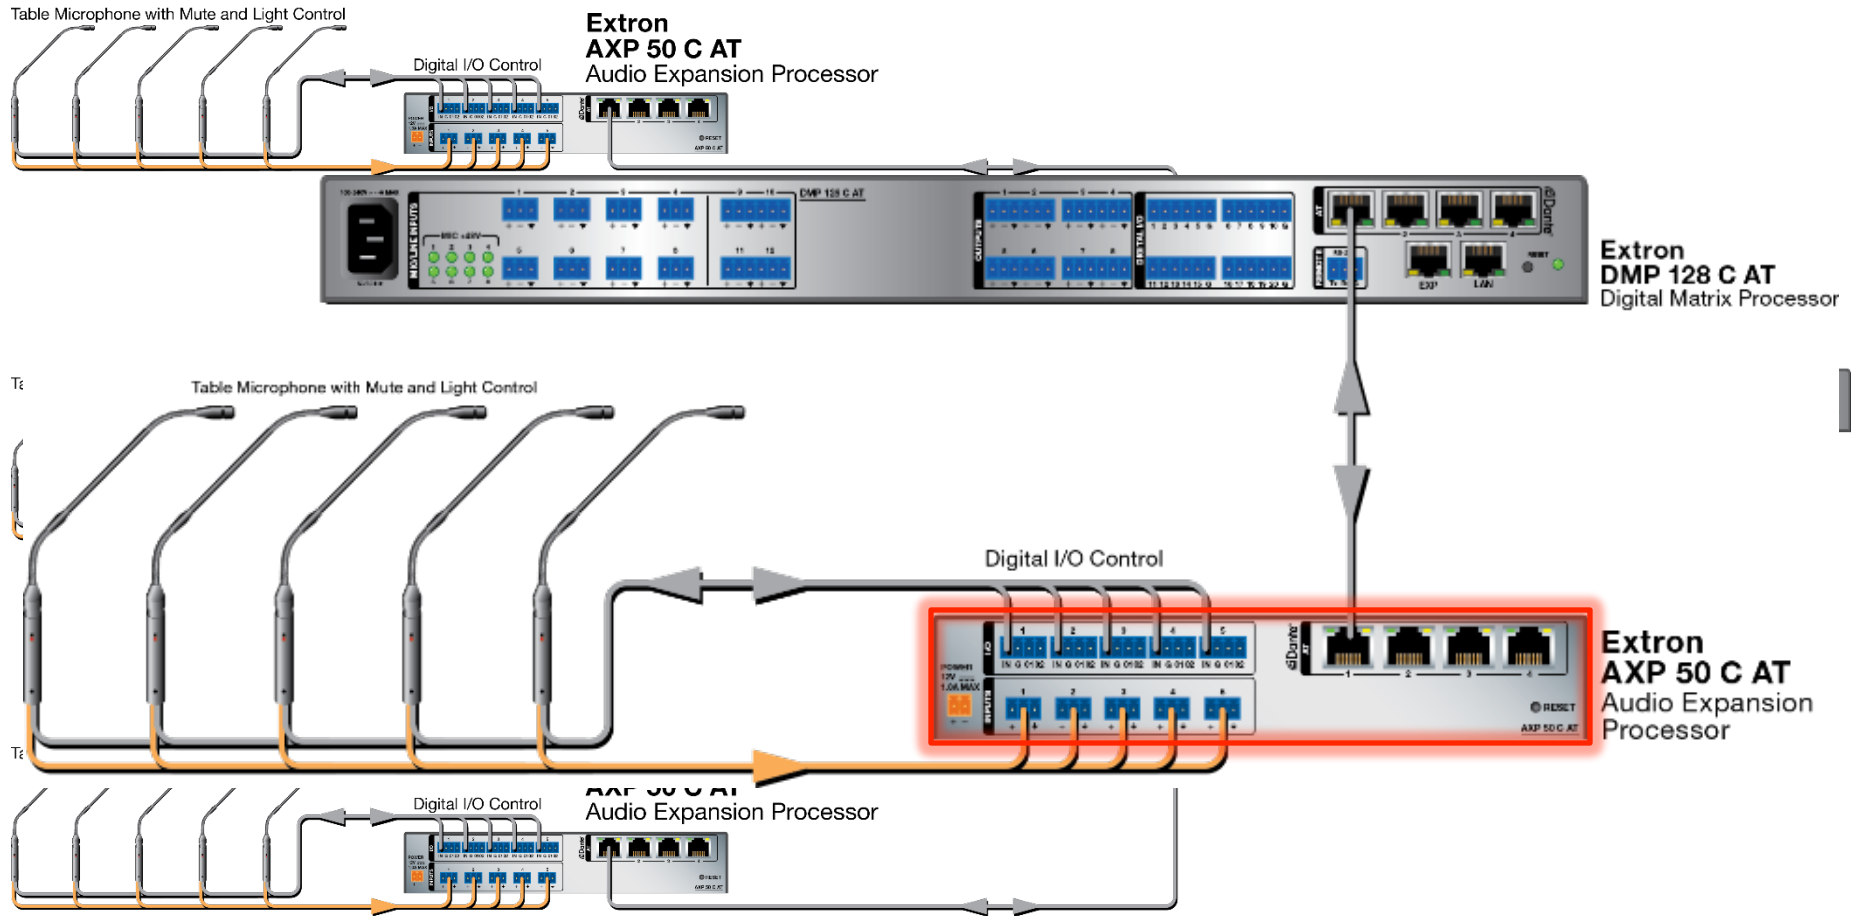

AXP = Audio Expansion Processors

AXI = Audio Expansion Interfaces

NetPA = Networked Power Amplifiers

Extron Dante Enabled Products

Extron DSP Options Nomenclature

AT = 'Audio Transport' – Dante

C = 'Conference' – AEC

P = 'Phone Line' – POTS

? = 'Voice Line' – VOIP (coming soon)

D = 'Decora'

Extron Dante Enabled

- Digital Matrix Processors
 - DMP 128 AT
 - DMP 128 C AT
 - DMP 128 C P AT
- Audio Expansion Processor
 - AXP 50 C AT
 - AXP 64 C AT
- Audio Expansion Interfaces
 - AXI 22 AT D
- Networked Power Amplifiers
 - NetPA 502 AT
 - NetPA 1001-70V AT

Application – Banquet Room

- A small number of inputs and/or outputs are needed in multiple locations
- The AXI 22 AT D used with DTP or XTP video transmitter
- Simplified Wiring
- Reduced cabling, easier installation, less time and overall lowered installation costs

Application – Lecture Hall

- Instructor station with wired and wireless mics
- 50 Students in five tiered tables.
- One mic per two students with programmable closure and tally lights.
- Three modes of operation
 - Push to Talk: Students must press the closure
 - Interactive: Closures need not be pressed
 - Filibuster: Instructor only, no student mics