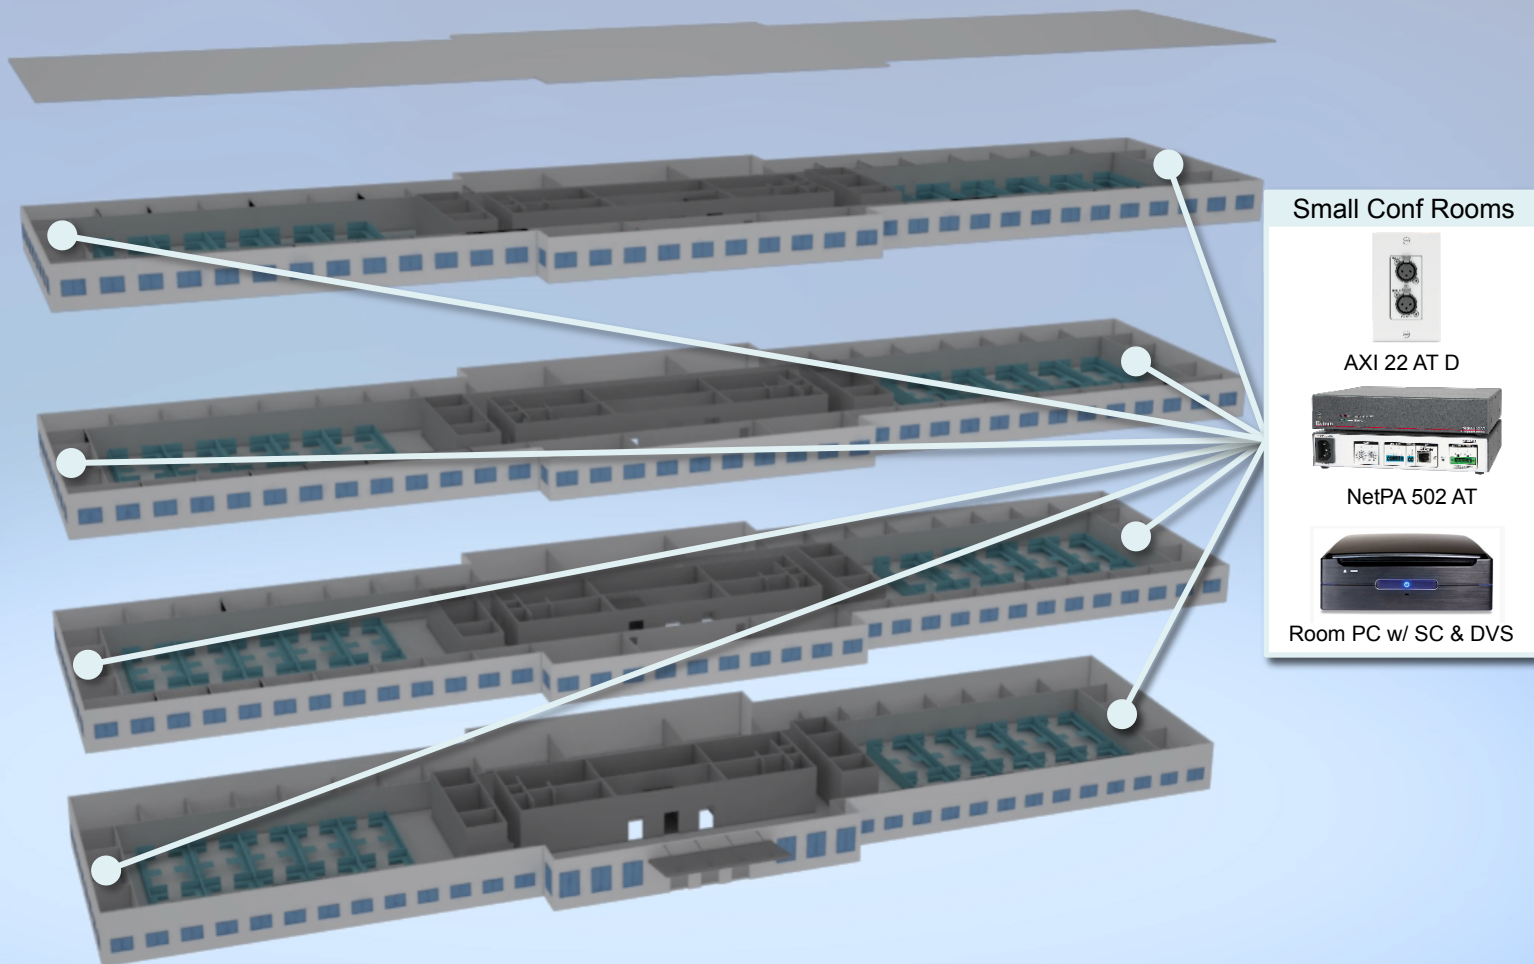

DTP Crosspoint 84

Large Conference Rooms

AXI 22 AT D

AXP50 C AT

DMP 128 C AT

DTP Crosspoint 84

Application – Corporate Building

Small Conference Rooms

Application – University Campus

- Paging and BGM to all Public Buildings
 - Shelter in Place
 - Emergency Alerts
- Classrooms
- Lecture Halls
- Music Room
- Auditorium
- VC Rooms
- Central Control and Recording