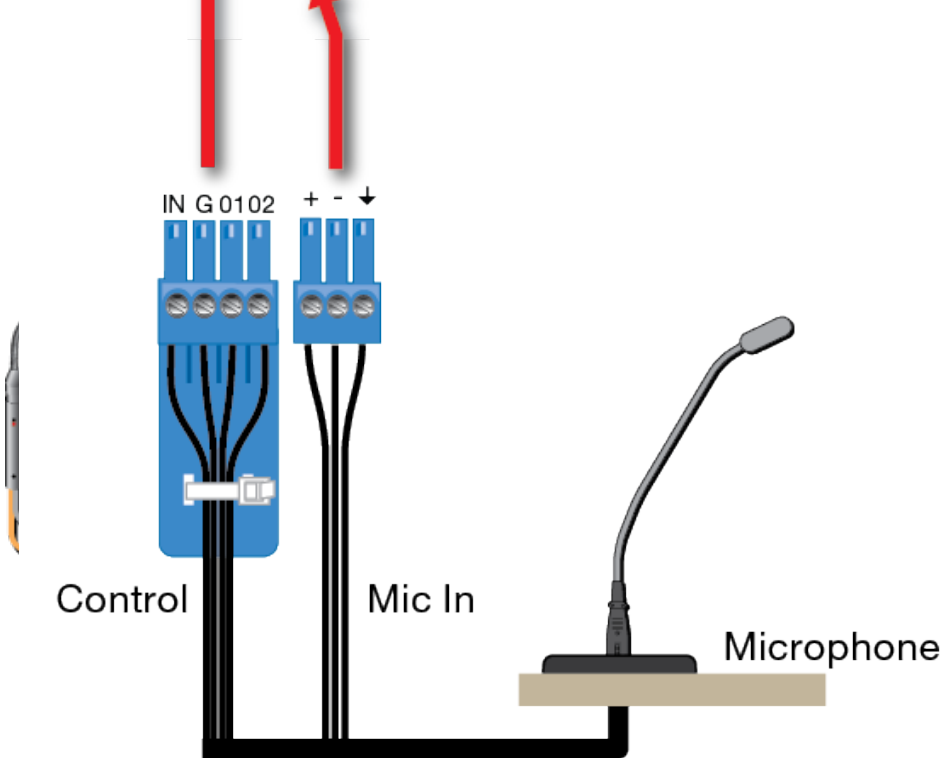

Application – Banquet Room

- A small number of inputs and/or outputs are needed in multiple locations
- The AXI 22 AT D used with DTP or XTP video transmitter
- Simplified Wiring
- Reduced cabling, easier installation, less time and overall lowered installation costs

Application – Lecture Hall

- Instructor station with wired and wireless mics
- 50 Students in five tiered tables.
- One mic per two students with programmable closure and tally lights.
- Three modes of operation
 - Push to Talk: Students must press the closure
 - Interactive: Closures need not be pressed
 - Filibuster: Instructor only, no student mics