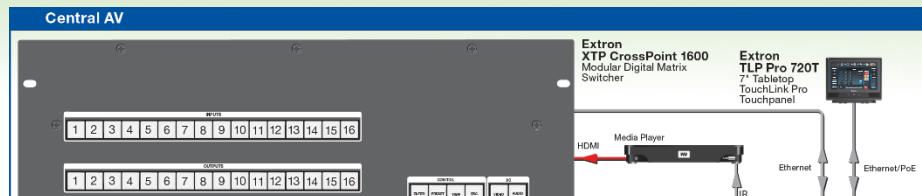

P = 'Phone Line' – POTS

? = 'Voice Line' – VOIP (coming soon)

D = 'Decora'

Extron Dante Enabled

- Digital Matrix Processors
 - DMP 128 AT
 - DMP 128 C AT
 - DMP 128 C P AT
- Audio Expansion Processor
 - AXP 50 C AT
 - AXP 64 C AT
- Audio Expansion Interfaces
 - AXI 22 AT D
- Networked Power Amplifiers
 - NetPA 502 AT
 - NetPA 1001-70V AT

Application – Lecture Hall

- Instructor station with wired and wireless mics
- 50 Students in five tiered tables.
- One mic per two students with programmable closure and tally lights.
- Three modes of operation
 - Push to Talk: Students must press the closure
 - Interactive: Closures need not be pressed
 - Filibuster: Instructor only, no student mics