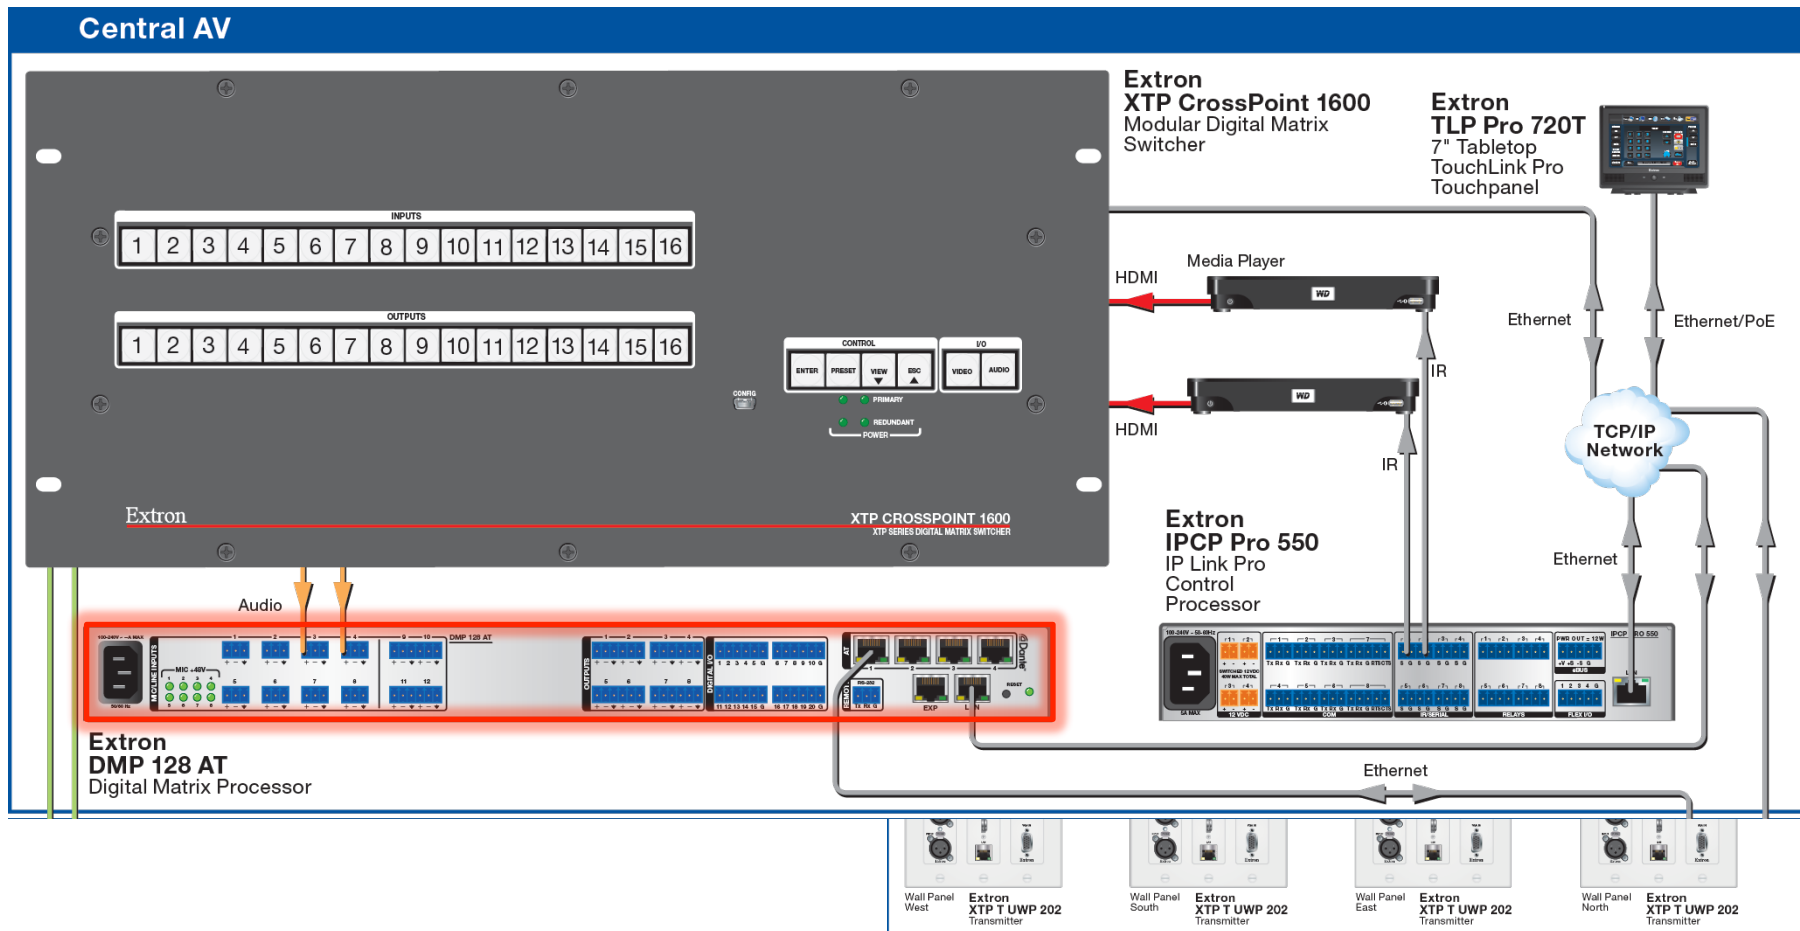

P = 'Phone Line' – POTS

? = 'Voice Line' – VOIP (coming soon)

D = 'Decora'

Extron Dante Enabled

- Digital Matrix Processors
 - DMP 128 AT
 - DMP 128 C AT
 - DMP 128 C P AT
- Audio Expansion Processor
 - AXP 50 C AT
 - AXP 64 C AT
- Audio Expansion Interfaces
 - AXI 22 AT D
- Networked Power Amplifiers
 - NetPA 502 AT
 - NetPA 1001-70V AT

Application – Banquet Room

- A small number of inputs and/or outputs are needed in multiple locations
- The AXI 22 AT D used with DTP or XTP video transmitter
- Simplified Wiring
- Reduced cabling, easier installation, less time and overall lowered installation costs

Application – Lecture Hall

- Instructor station with wired and wireless mics
- 50 Students in five tiered tables.
- One mic per two students with programmable closure and tally lights.
- Three modes of operation
 - Push to Talk: Students must press the closure
 - Interactive: Closures need not be pressed
 - Filibuster: Instructor only, no student mics