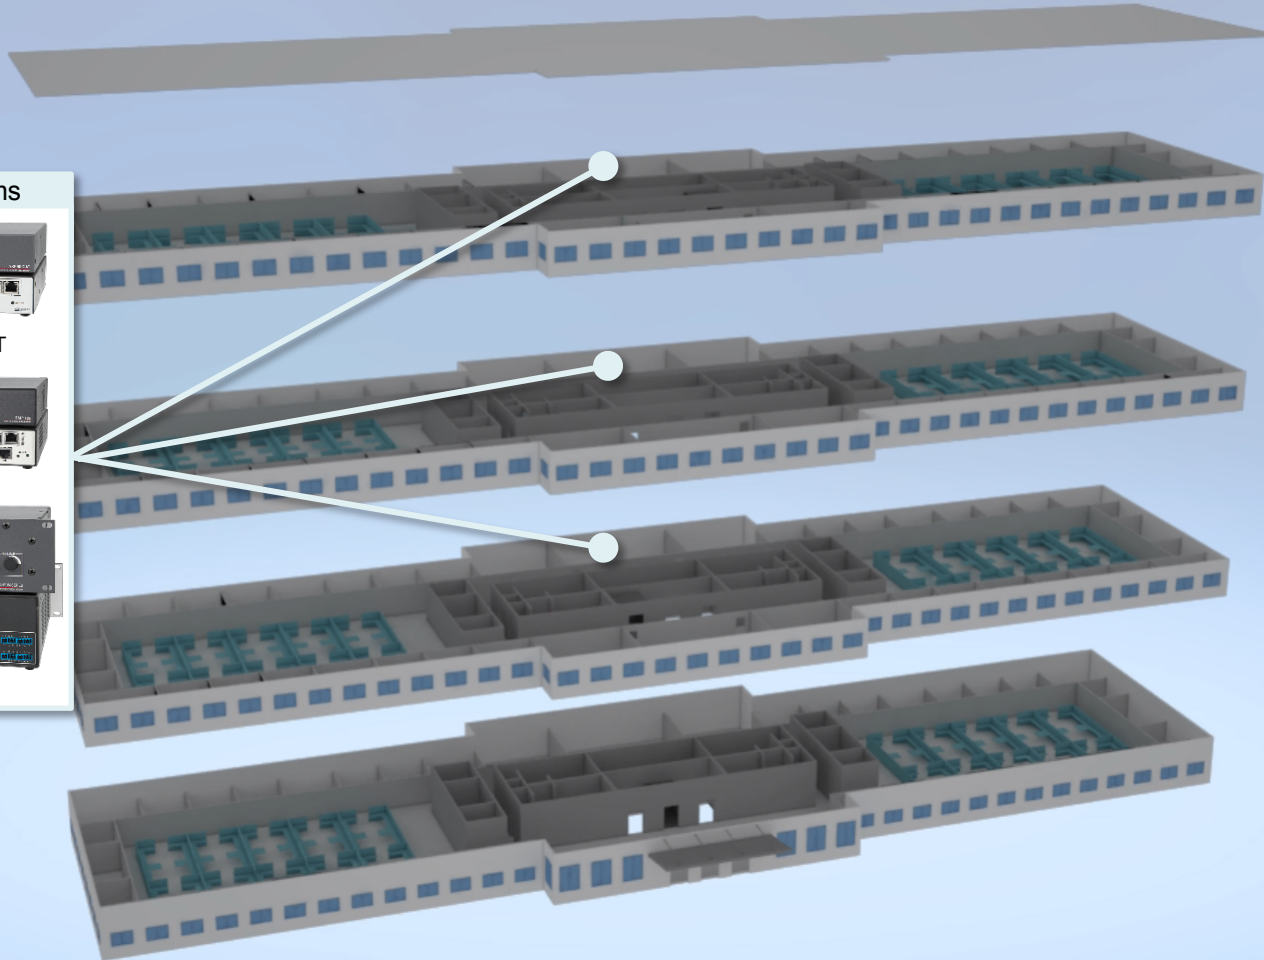

DTP Crosspoint 84

Large Conference Rooms

AXI 22 AT D

AXP50 C AT

DMP 128 C AT

DTP Crosspoint 84

Application – Corporate Building

Small Conference Rooms

Application – University Campus

- Paging and BGM to all Public Buildings
 - Shelter in Place
 - Emergency Alerts
- Classrooms
- Lecture Halls
- Music Room
- Auditorium
- VC Rooms
- Central Control and Recording