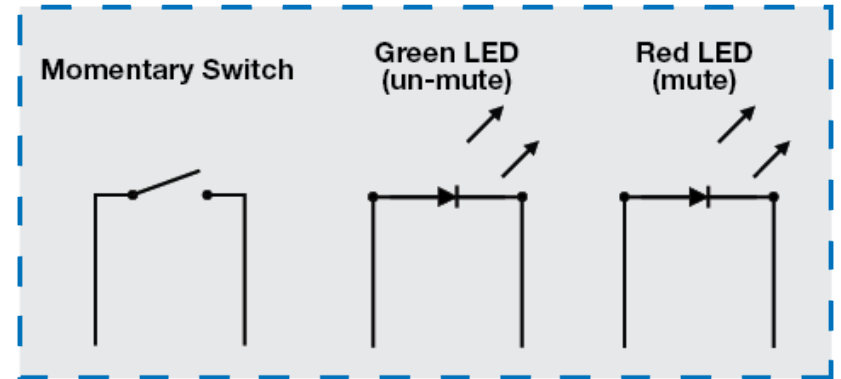

Application – Banquet Room

- A small number of inputs and/or outputs are needed in multiple locations
- The AXI 22 AT D used with DTP or XTP video transmitter
- Simplified Wiring
- Reduced cabling, easier installation, less time and overall lowered installation costs

Application – Lecture Hall

- Instructor station with wired and wireless mics
- 50 Students in five tiered tables.
- One mic per two students with programmable closure and tally lights.
- Three modes of operation
 - Push to Talk: Students must press the closure
 - Interactive: Closures need not be pressed
 - Filibuster: Instructor only, no student mics