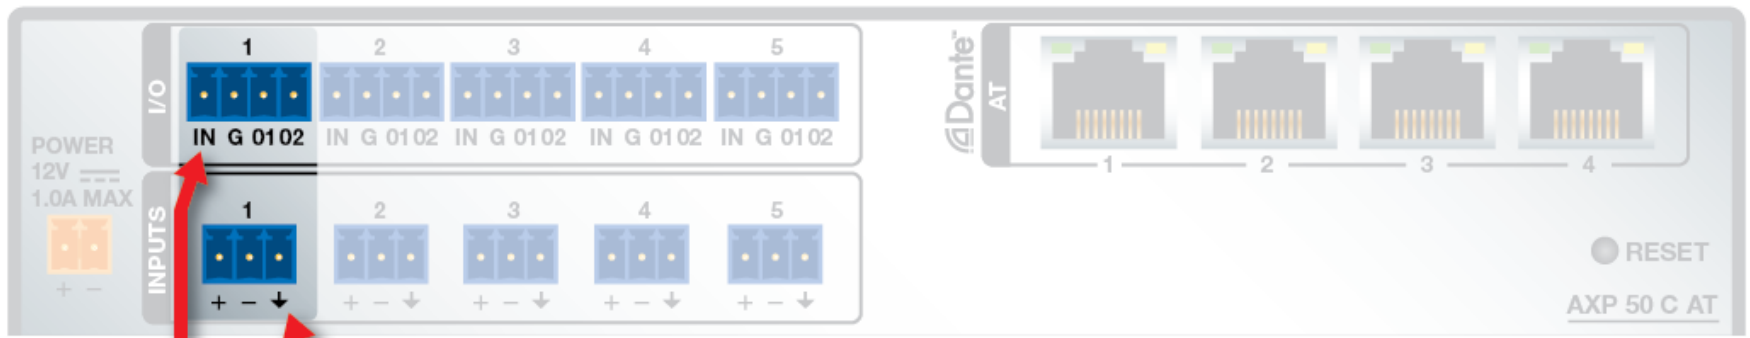

Application – Banquet Room

- A small number of inputs and/or outputs are needed in multiple locations
- The AXI 22 AT D used with DTP or XTP video transmitter
- Simplified Wiring
- Reduced cabling, easier installation, less time and overall lowered installation costs

Application – Lecture Hall

- Instructor station with wired and wireless mics
- 50 Students in five tiered tables.
- One mic per two students with programmable closure and tally lights.
- Three modes of operation
 - Push to Talk: Students must press the closure
 - Interactive: Closures need not be pressed
 - Filibuster: Instructor only, no student mics