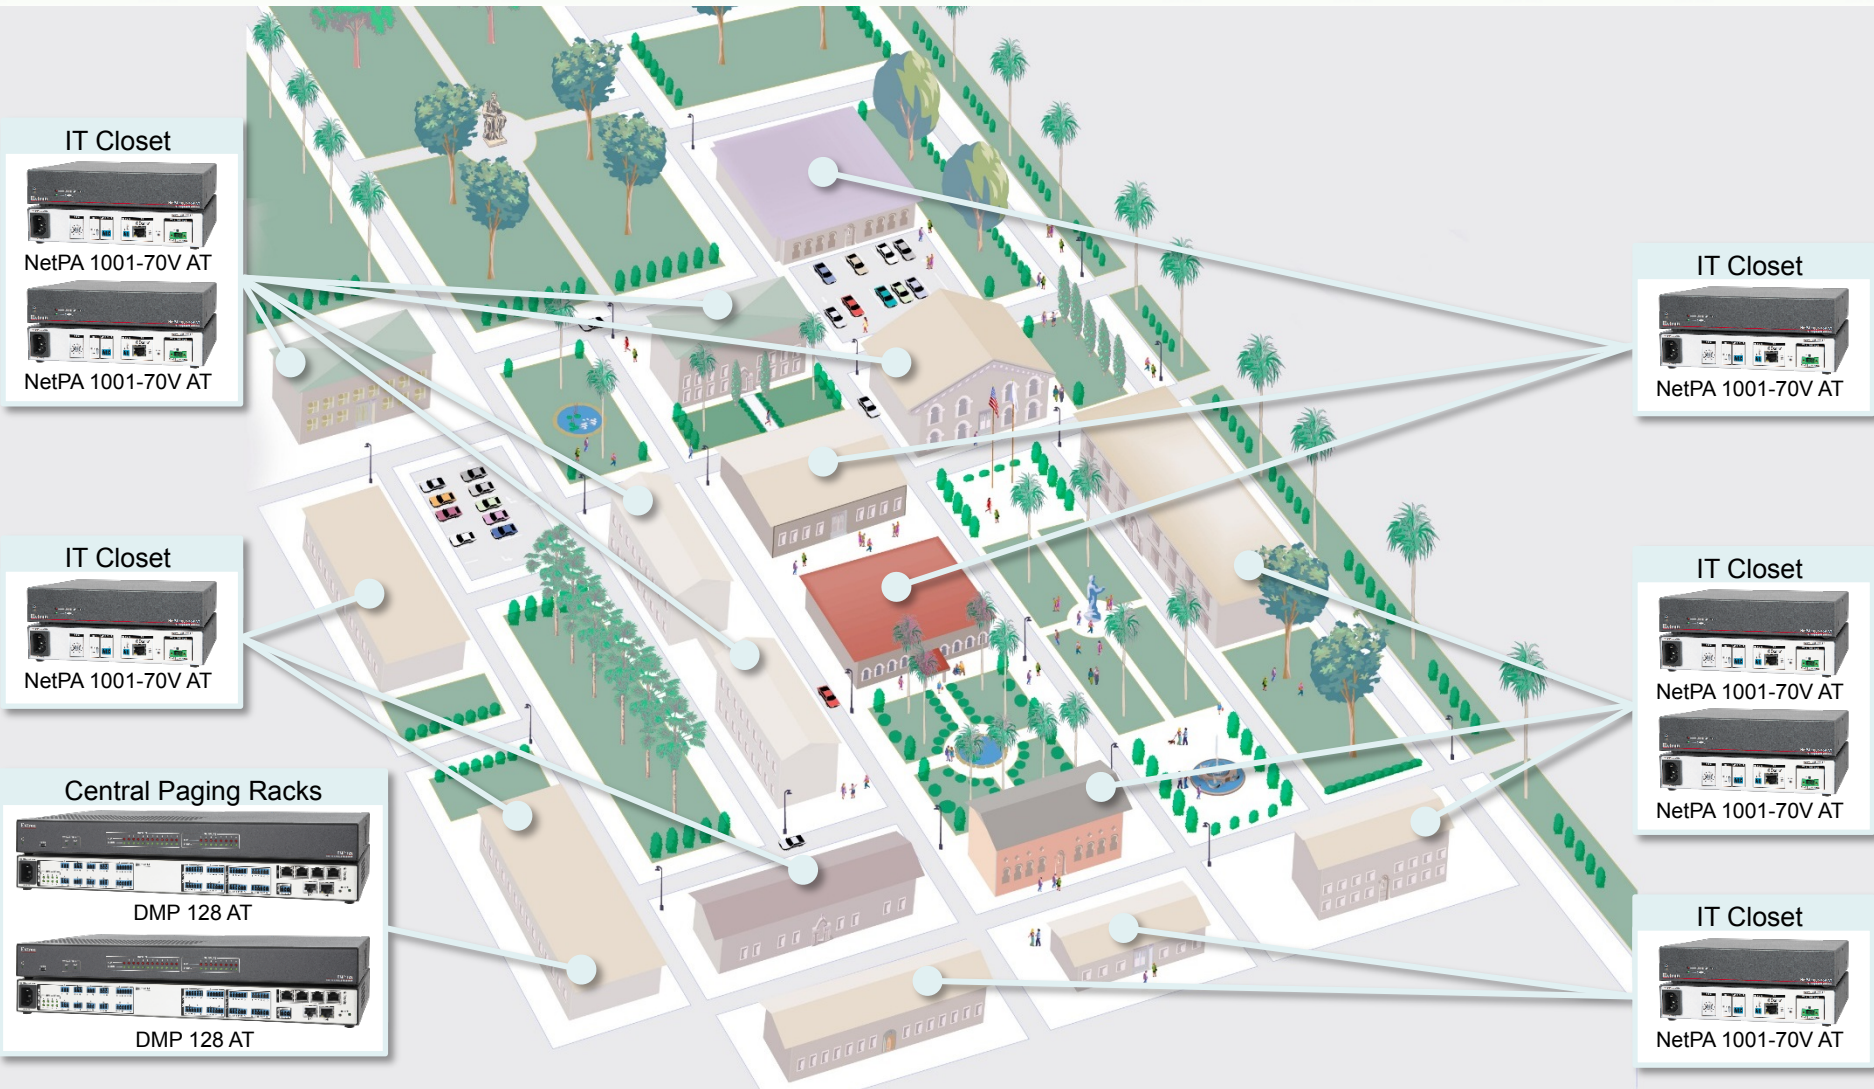

Example – University Campus

Audio Paging and BGM

<http://www.audinate.com/resources> © 2015 Audinate, Inc