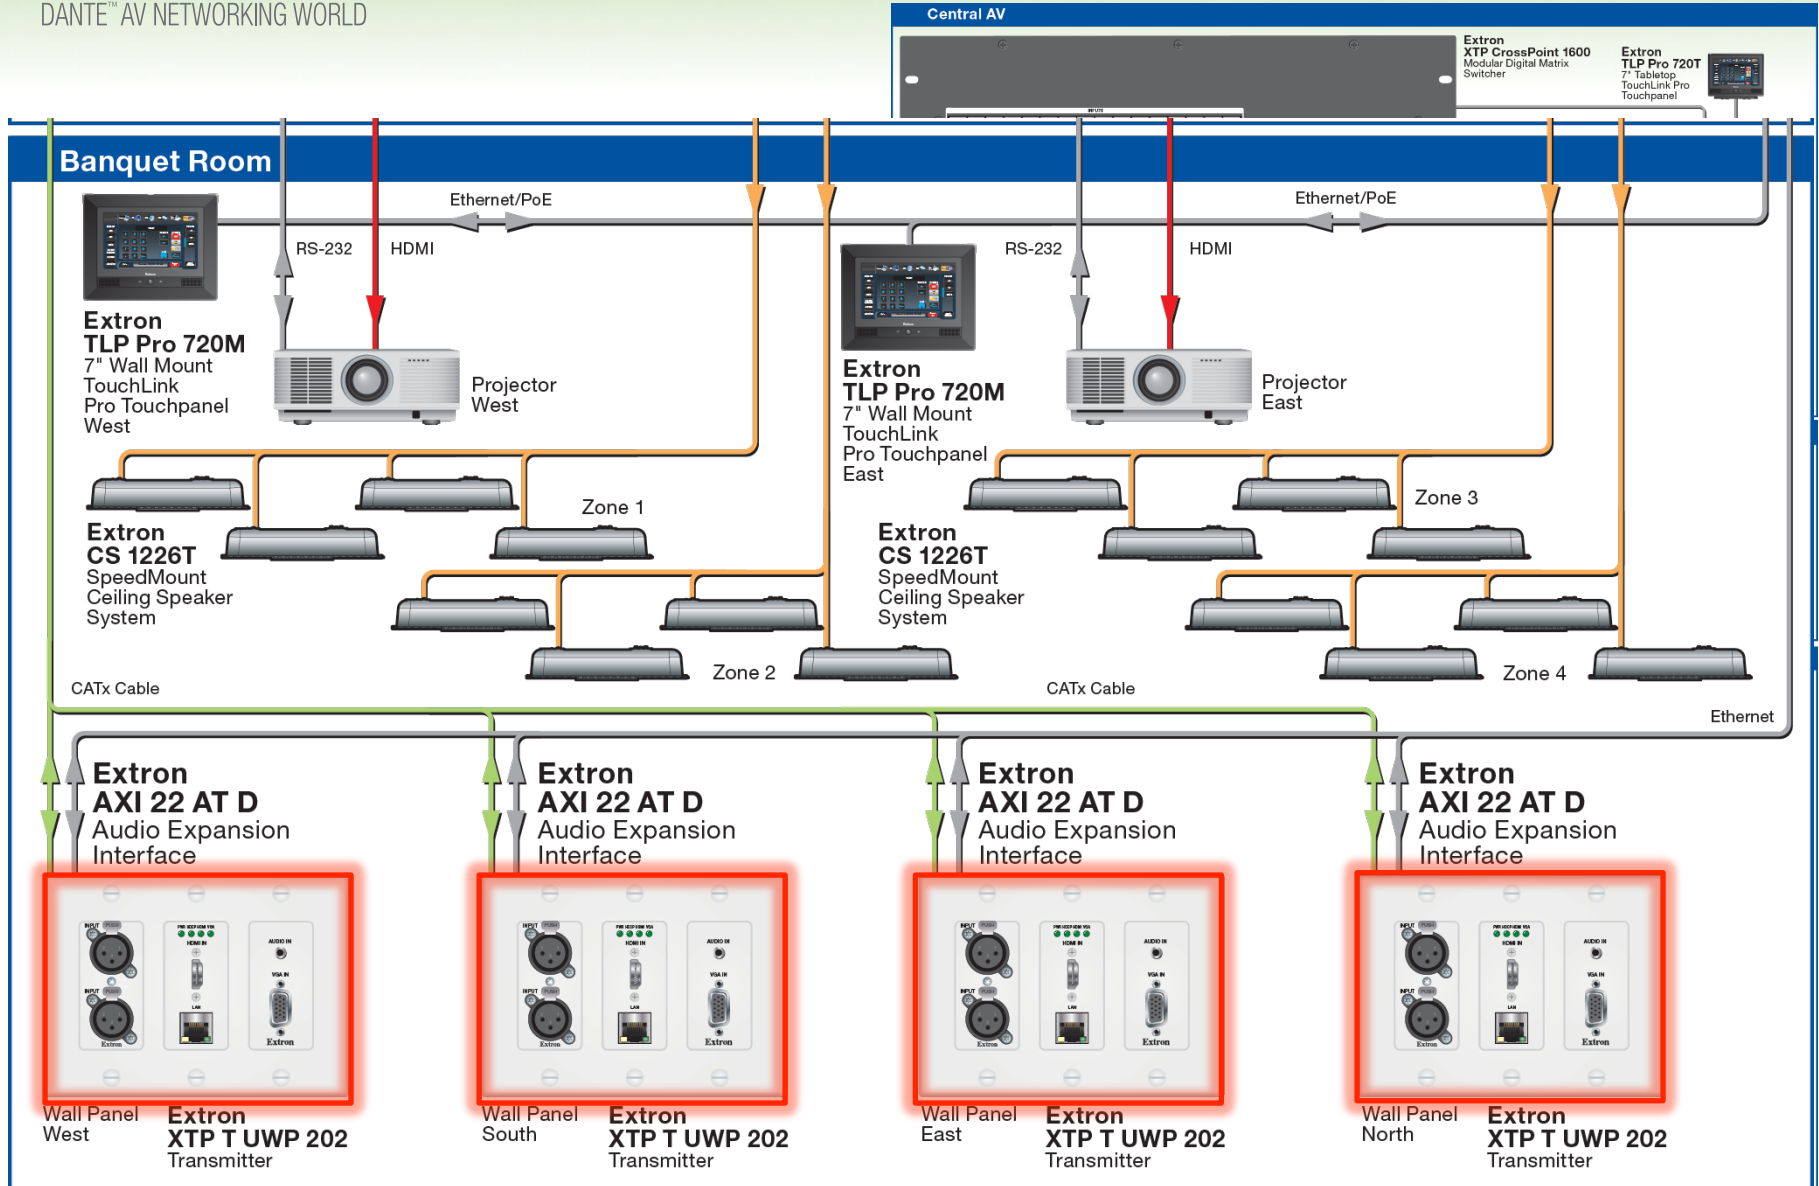

P = 'Phone Line' – POTS

? = 'Voice Line' – VOIP (coming soon)

D = 'Decora'

Extron Dante Enabled

- Digital Matrix Processors
 - DMP 128 AT
 - DMP 128 C AT
 - DMP 128 C P AT
- Audio Expansion Processor
 - AXP 50 C AT
 - AXP 64 C AT
- Audio Expansion Interfaces
 - AXI 22 AT D
- Networked Power Amplifiers
 - NetPA 502 AT
 - NetPA 1001-70V AT

Application – Banquet Room

- A small number of inputs and/or outputs are needed in multiple locations
- The AXI 22 AT D used with DTP or XTP video transmitter
- Simplified Wiring
- Reduced cabling, easier installation, less time and overall lowered installation costs

Application – Lecture Hall

- Instructor station with wired and wireless mics
- 50 Students in five tiered tables.
- One mic per two students with programmable closure and tally lights.
- Three modes of operation
 - Push to Talk: Students must press the closure
 - Interactive: Closures need not be pressed
 - Filibuster: Instructor only, no student mics