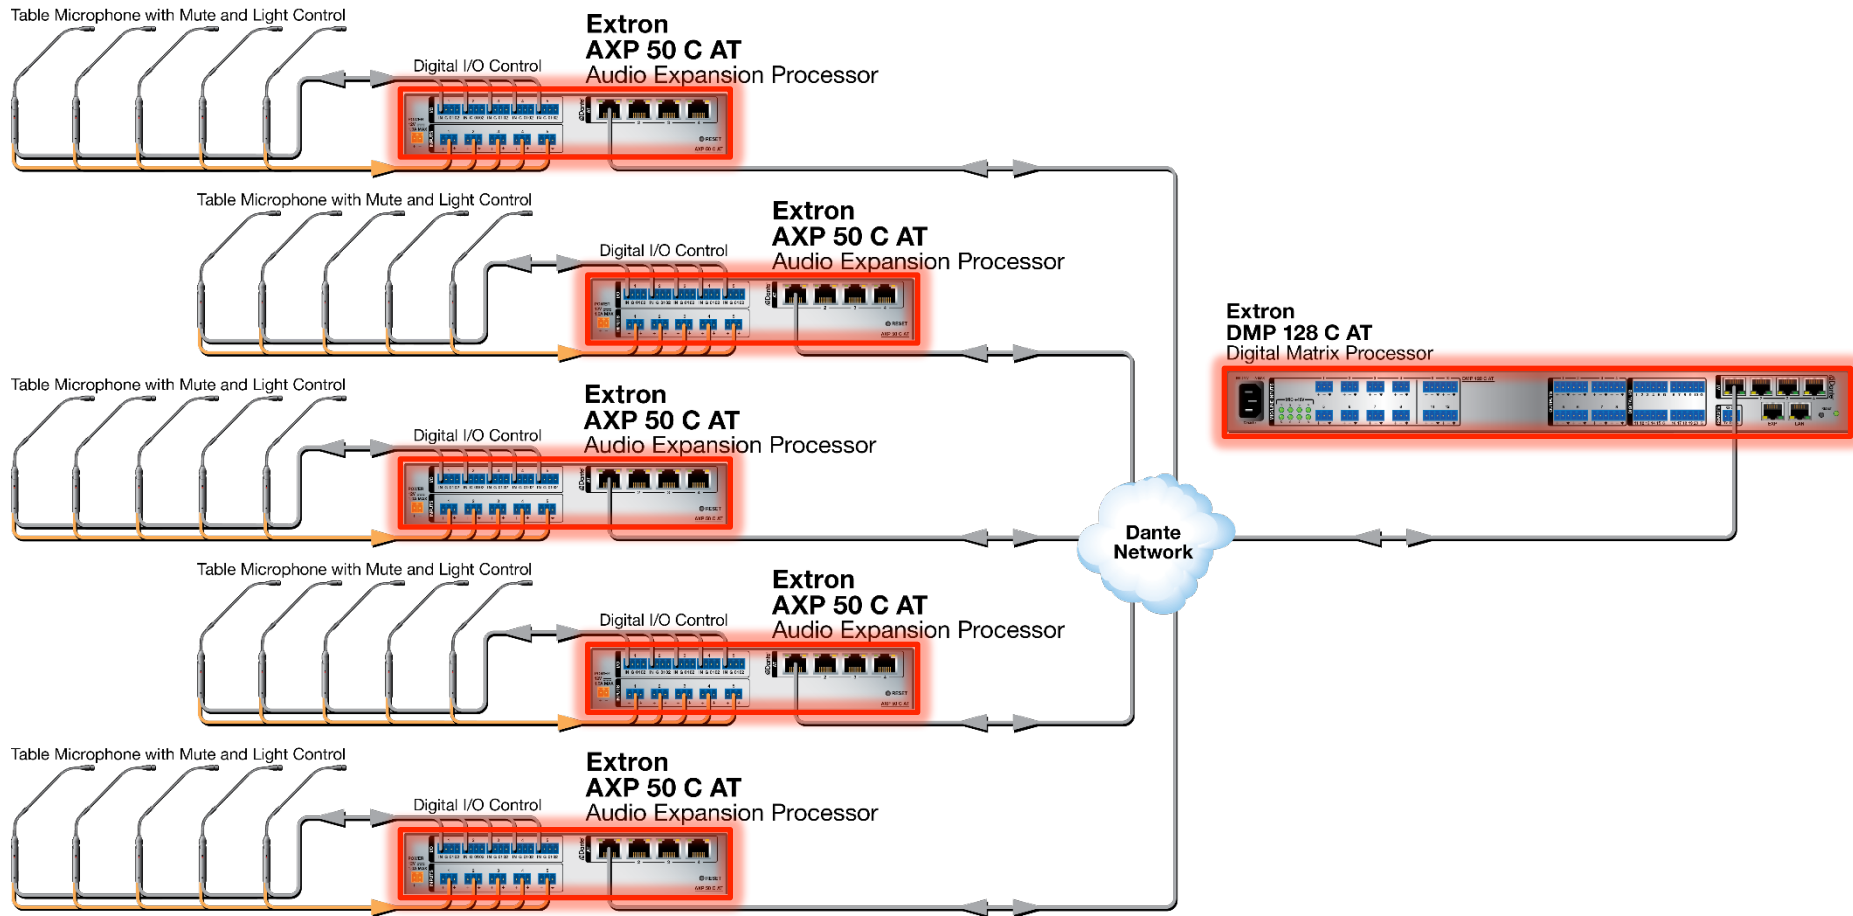

Application – Banquet Room

- A small number of inputs and/or outputs are needed in multiple locations
- The AXI 22 AT D used with DTP or XTP video transmitter
- Simplified Wiring
- Reduced cabling, easier installation, less time and overall lowered installation costs

Application – Lecture Hall

- Instructor station with wired and wireless mics
- 50 Students in five tiered tables.
- One mic per two students with programmable closure and tally lights.
- Three modes of operation
 - Push to Talk: Students must press the closure
 - Interactive: Closures need not be pressed
 - Filibuster: Instructor only, no student mics