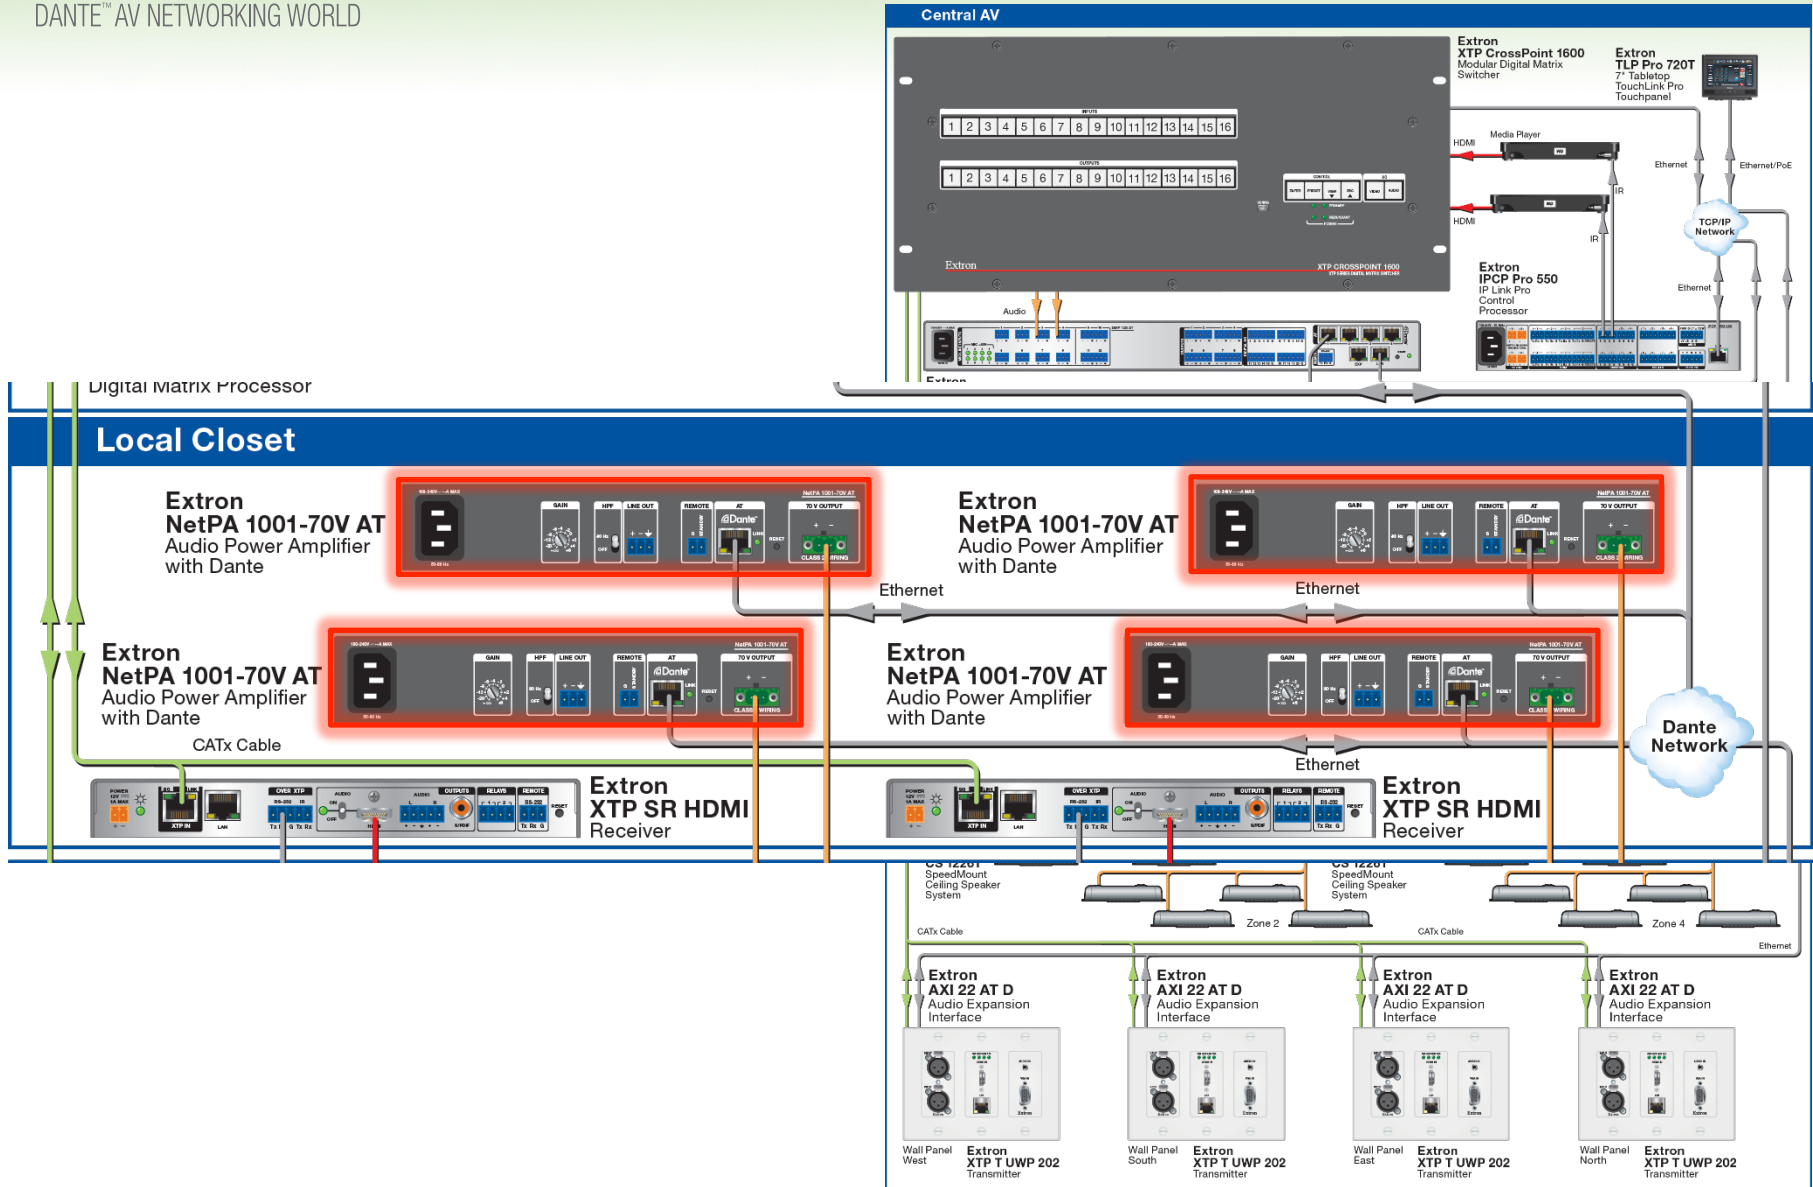

P = 'Phone Line' – POTS

? = 'Voice Line' – VOIP (coming soon)

D = 'Decora'

Extron Dante Enabled

- Digital Matrix Processors
 - DMP 128 AT
 - DMP 128 C AT
 - DMP 128 C P AT
- Audio Expansion Processor
 - AXP 50 C AT
 - AXP 64 C AT
- Audio Expansion Interfaces
 - AXI 22 AT D
- Networked Power Amplifiers
 - NetPA 502 AT
 - NetPA 1001-70V AT

Application – Banquet Room

- A small number of inputs and/or outputs are needed in multiple locations
- The AXI 22 AT D used with DTP or XTP video transmitter
- Simplified Wiring
- Reduced cabling, easier installation, less time and overall lowered installation costs

Application – Lecture Hall

- Instructor station with wired and wireless mics
- 50 Students in five tiered tables.
- One mic per two students with programmable closure and tally lights.
- Three modes of operation
 - Push to Talk: Students must press the closure
 - Interactive: Closures need not be pressed
 - Filibuster: Instructor only, no student mics