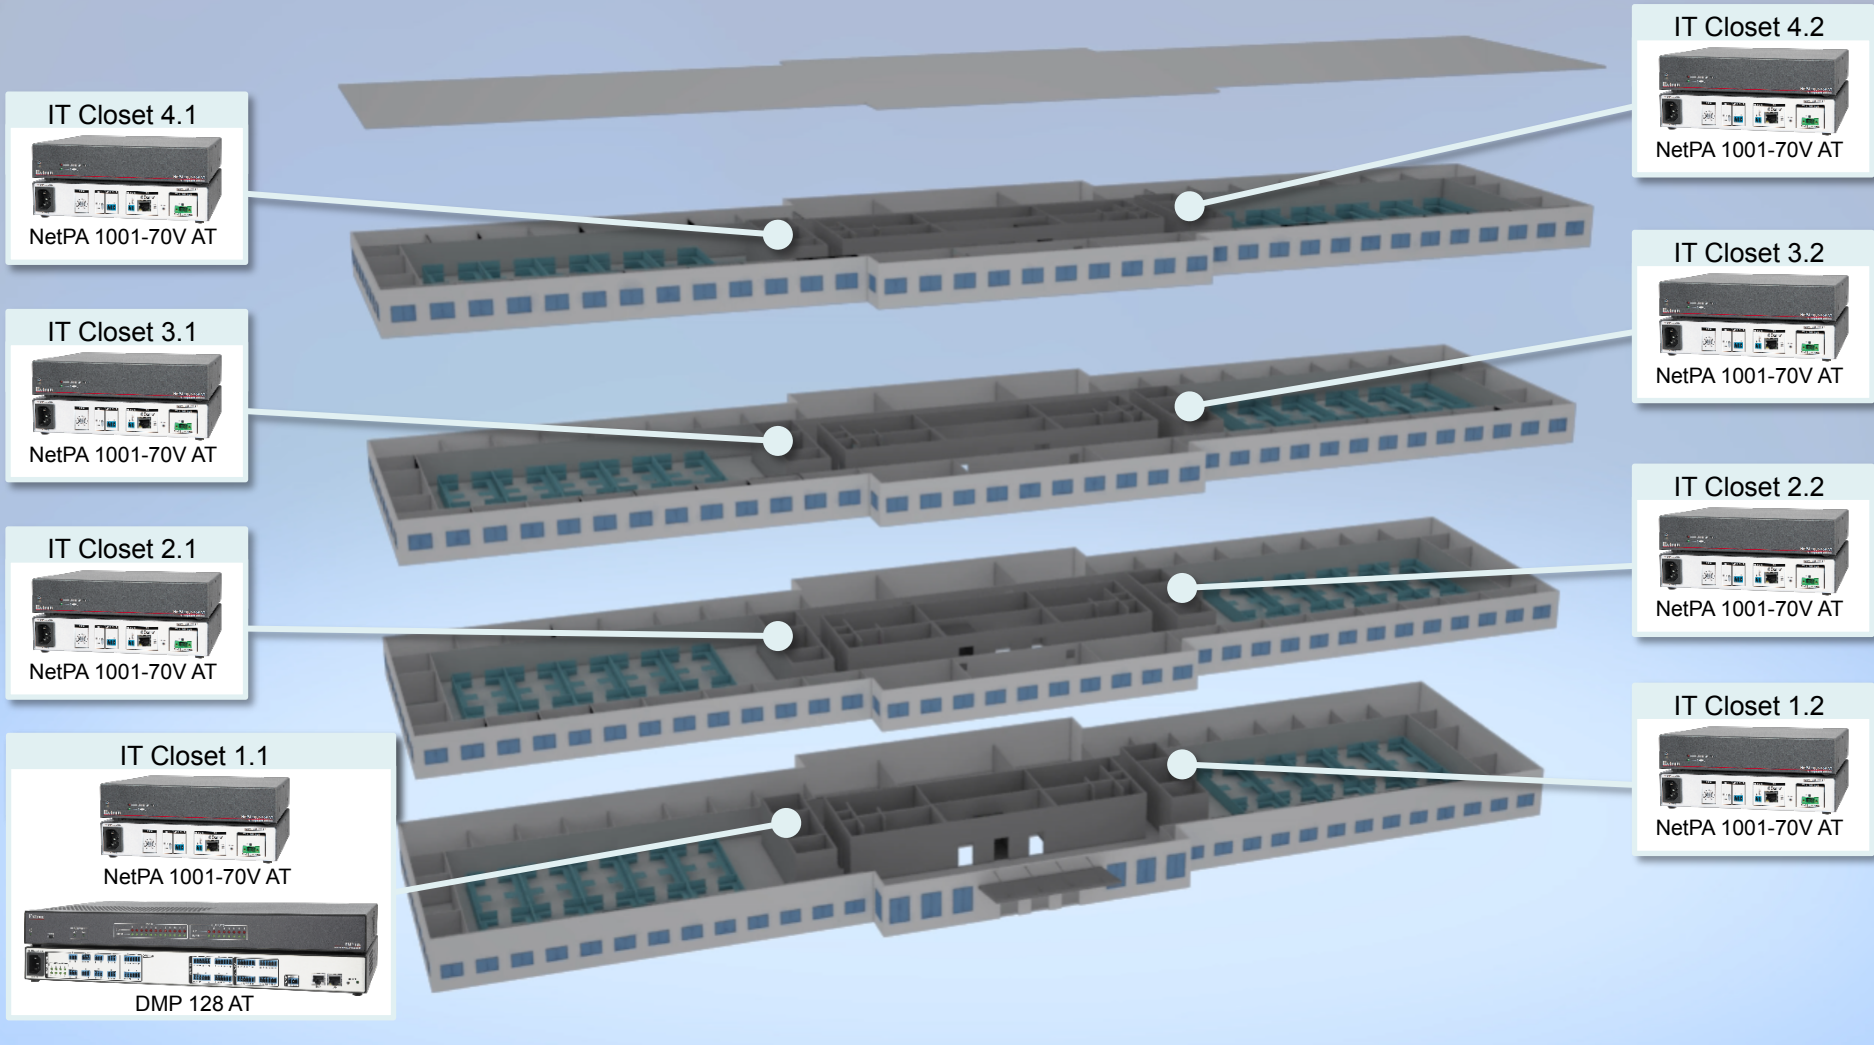

Application – Corporate Building

Audio Paging and BGM